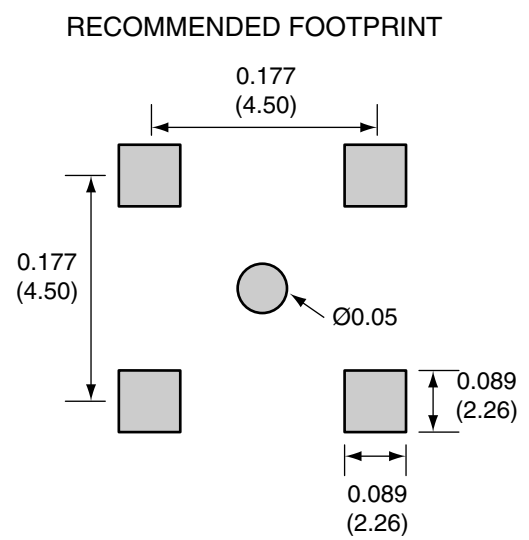

1		
Description	Material	Finish
Body	Brass	Gold
Pin	BE CU	Gold
Insulation	Teflon	Teflon

Title RP-MCX FEMALE RIGHT ANGLE SURFACE MOUNT		CONNECTOR CITY 159 ORT LANE MERLIN, OR 97532 PH (541)-471-6256 FAX (541)-471-6251	
Part No. CONREVMCX002-SMD	Revision: 1.0		
Dimensions: INCHES (mm)	Date: 5/18/2007	Sheet 1 of 1	