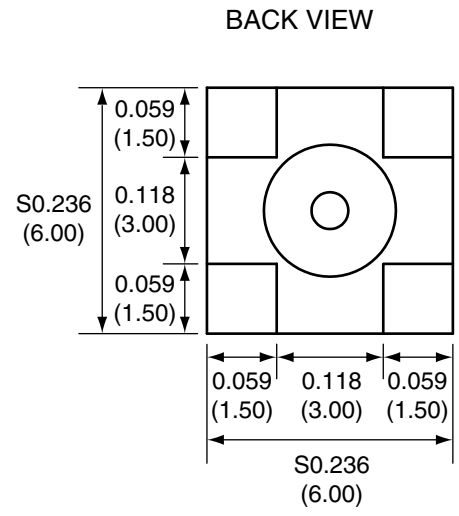

1		
Description	Material	Finish
Body	Brass	Gold
Pin	BE CU	Gold
Insulation	Teflon	Teflon

Title RP-MCX FEMALE RIGHT ANGLE SURFACE MOUNT		CONNECTOR CITY 159 ORT LANE MERLIN, OR 97532 PH (541)-471-6256 FAX (541)-471-6251	
Part No. CONREVMCX002-SMD	Revision: 1.0		
Dimensions: INCHES (mm)	Date: 5/18/2007	Sheet 1 of 1	