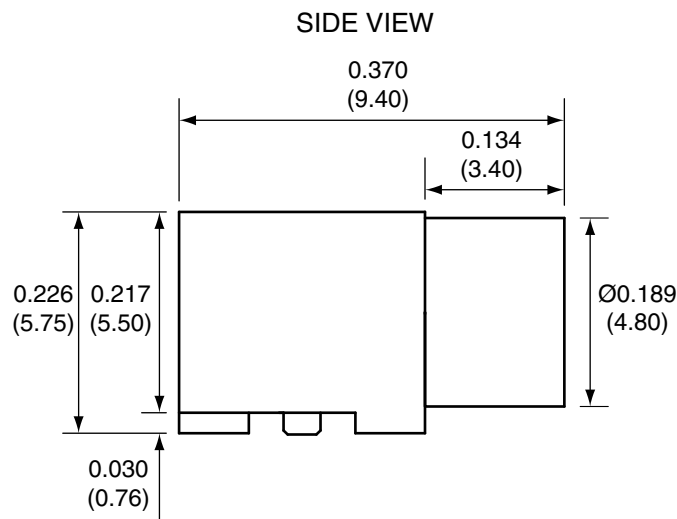

1		
Description	Material	Finish
Body	Brass	Gold
Pin	BE CU	Gold
Insulation	Teflon	Teflon

Title RP-MCX FEMALE RIGHT ANGLE SURFACE MOUNT		CONNECTOR CITY 159 ORT LANE MERLIN, OR 97532 PH (541)-471-6256 FAX (541)-471-6251	
Part No. CONREVMCX002-SMD	Revision: 1.0		
Dimensions: INCHES (mm)	Date: 5/18/2007	Sheet 1 of 1	